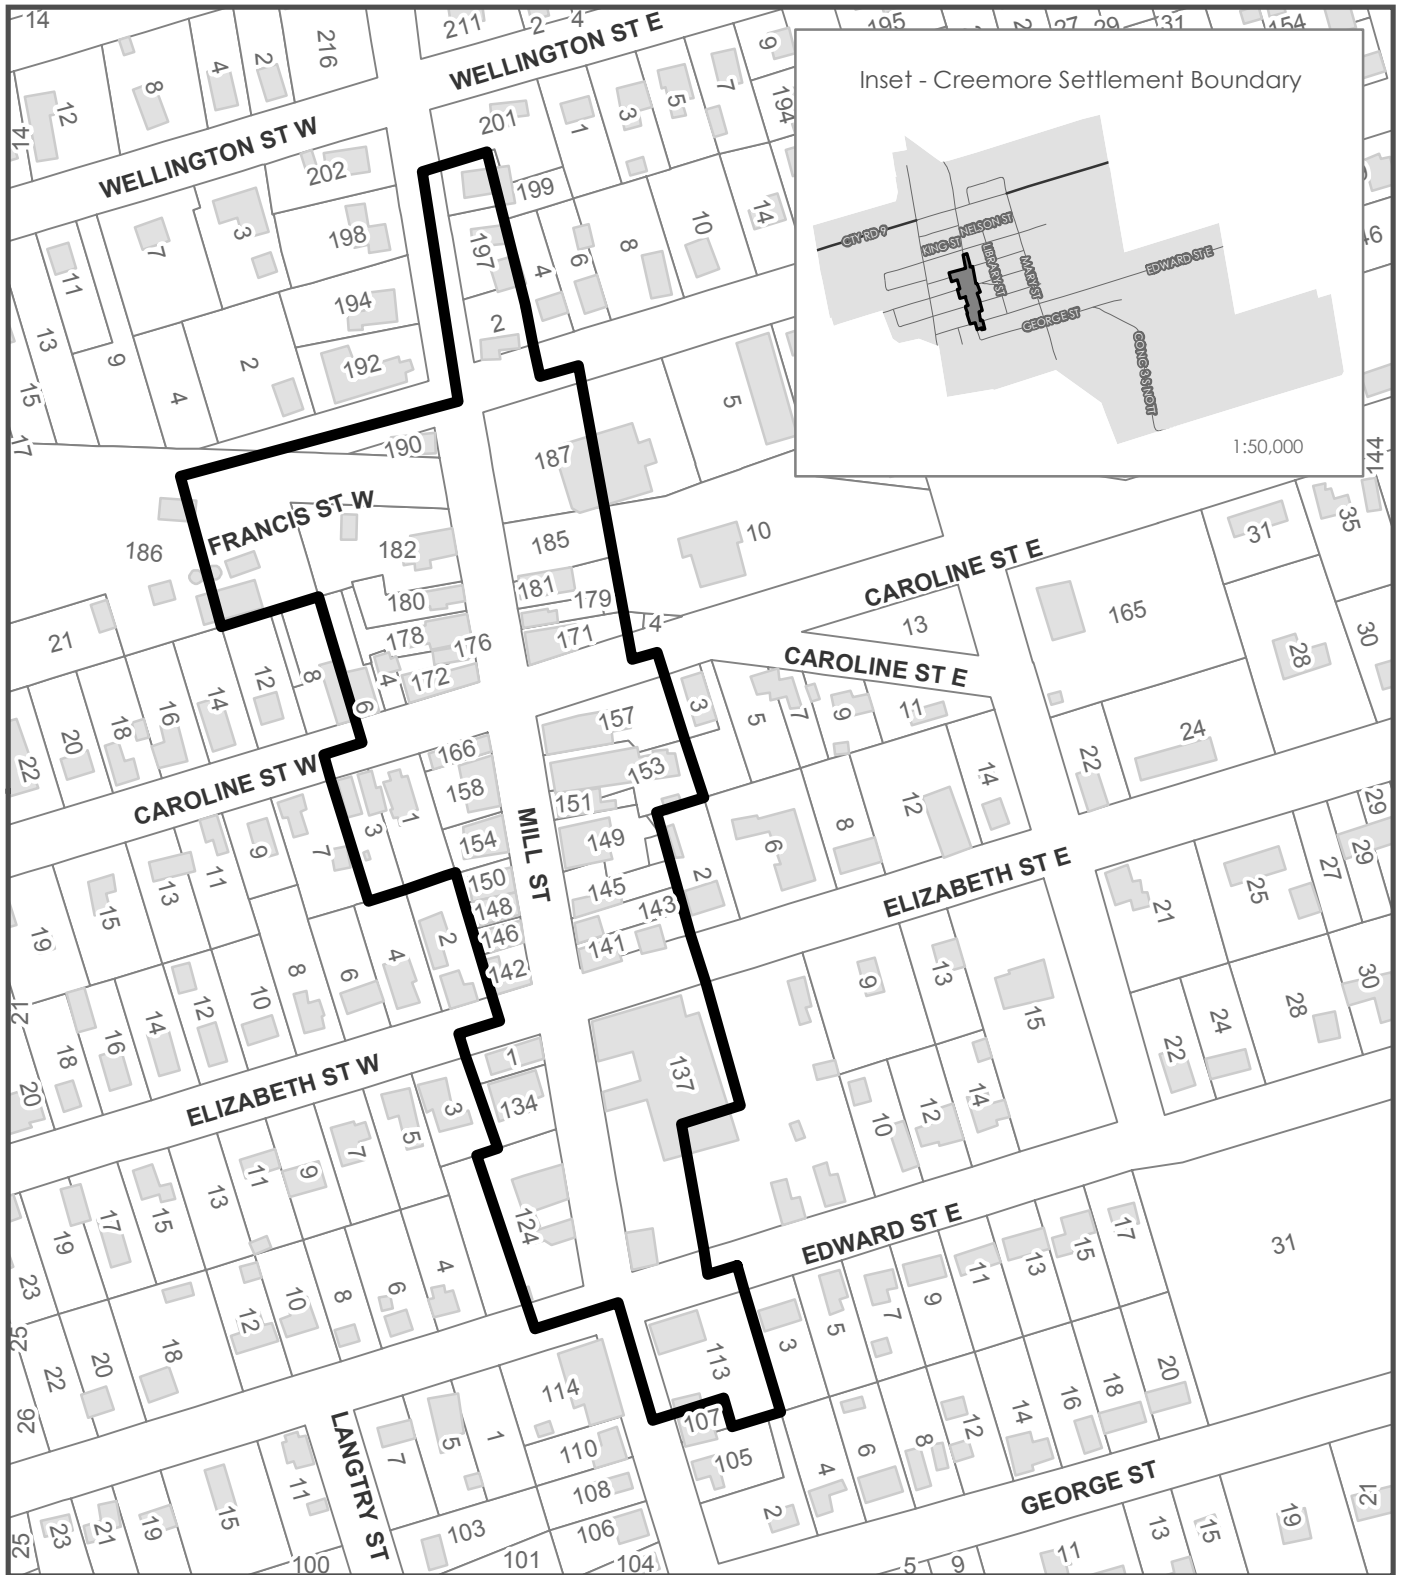

Creemore BIA Boundary

-  Creemore BIA Area
-  Building Footprints
-  Assessment Parcels

Date Saved: 17/03/2016 9:10:38 AM
 Document Name: Creemore_BIA_Boundary

The information presented on this map is provided as a public resource of general information by the Corporation of the Township of Clearview. The information is provided as a convenience only, and the Township of Clearview disclaims any responsibility for content, accuracy, and/or completeness. This is not a plan of survey, nor should this map be used for navigational, tracking or other purposes requiring precise measurements of distance or direction.